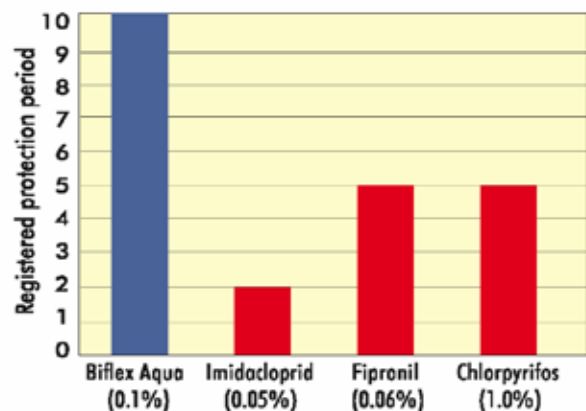

High performance active ingredient

The secret behind Biflex Aqua is bifenthrin, the only biphenyl pyrethroid available to Australia's professional pest control industry. Its unique molecular structure enables it to work harder and longer than any termiticide currently on the market.

Biflex Aqua protects with dual action

Some termiticides only kill termites when they move towards the home and pass through a chemical barrier. Unlike non-repellent termiticides, Biflex Aqua **repels** termites from crossing the barrier and **kills** them on contact.

Effective against a wide range of pests

Biflex Aqua is a highly flexible product providing control of a range of pests including termites, spiders, papernest wasps, ants, cockroaches, mosquitoes, fleas, flies and ticks.

How effective is Biflex Aqua?

Biflex Aqua when applied as a termiticide has the longest residual protection of any competitive product (as approved by the Australian Pesticides and Veterinary Medicines Authority for termite control south of the Tropic of Capricorn in exposed situations).